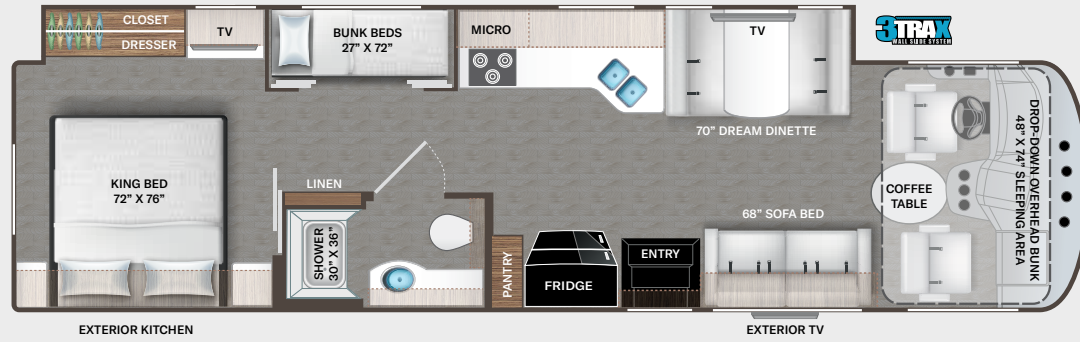

Exteriors and Floor Plans

BB35

CC35

DD35

Interiors

CABINETRY

OPTIONAL

FLOORING

LUMINATE™

Use your phone's camera to find out more information. Just scan the code!