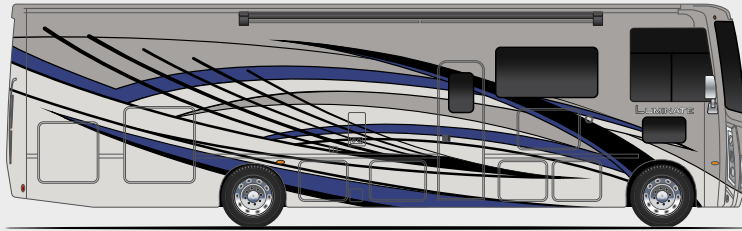

Exteriors and Floor Plans

BLUE ASH FULL BODY PAINT