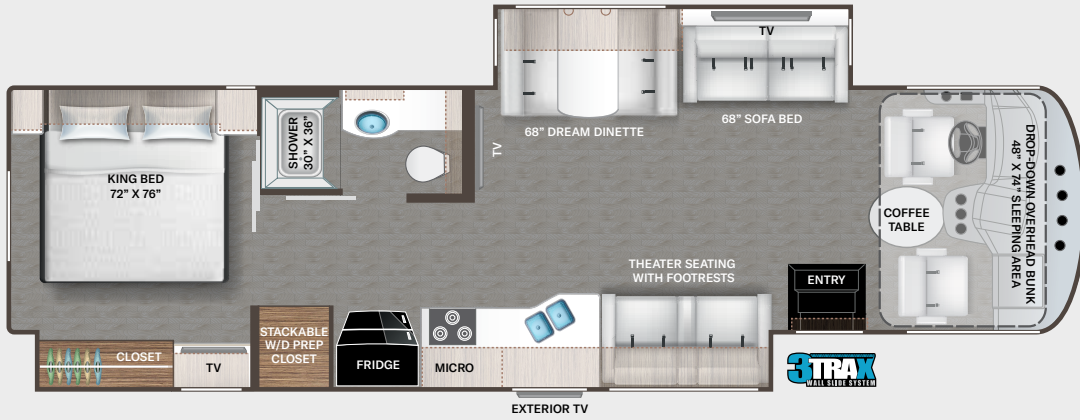

Exteriors and Floor Plans

BB35

CC35

DD35

Interiors

CABINETRY

OPTIONAL

FLOORING

LUMINATE™

Use your phone's camera to find out more information. Just scan the code!