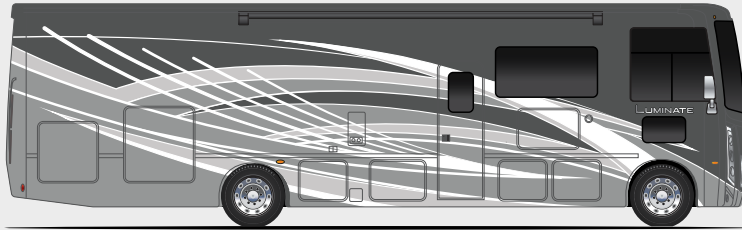

GRANITE DUST FULL BODY PAINT