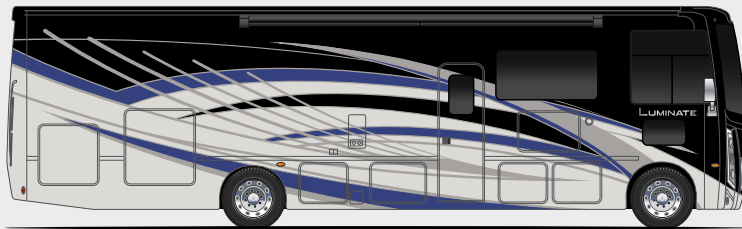

MARINA BLUE FULL BODY PAINT