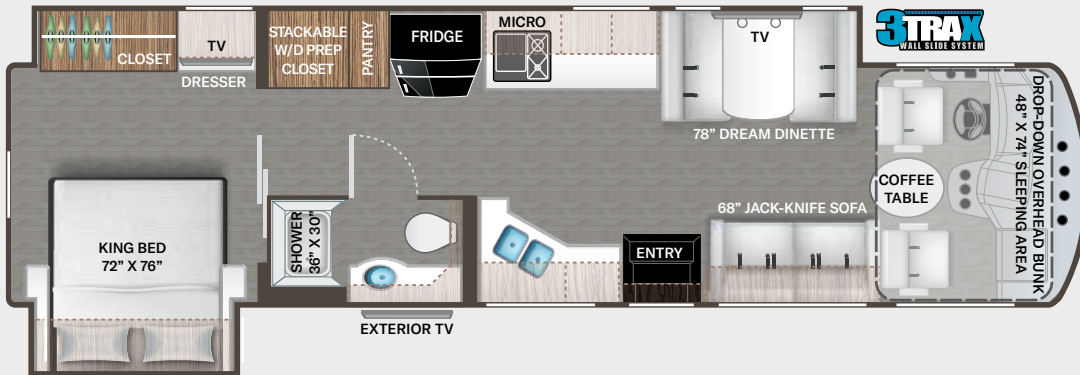

Exteriors and Floor Plans

BB35

CC35

DD35

Interiors

CABINETRY

OPTIONAL

FLOORING

LUMINATE™

Use your phone's camera to find out more information. Just scan the code!