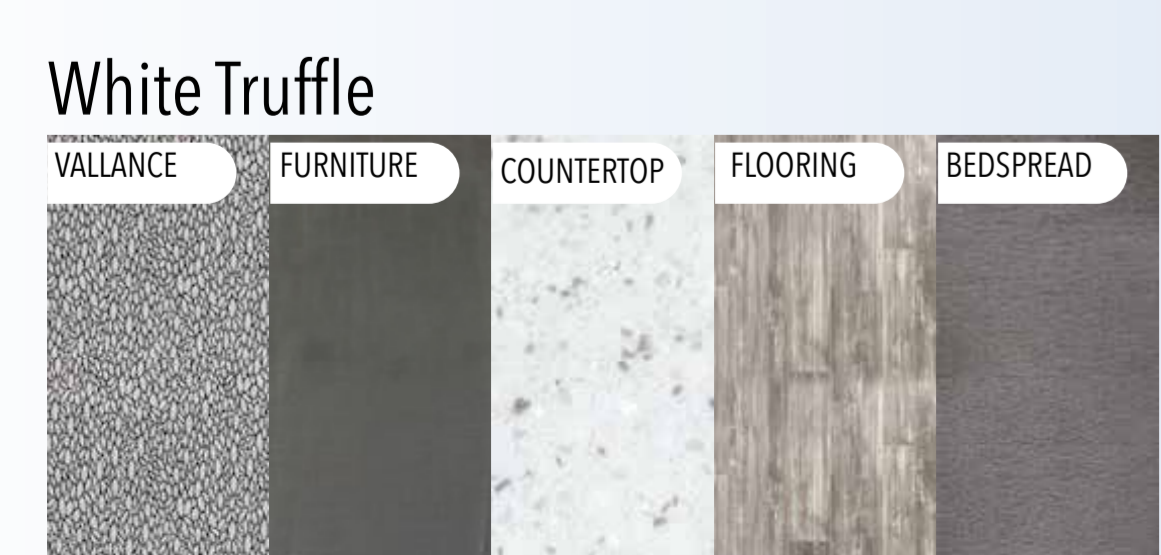

www.signaturerv.co.uk

sales@signaturemotorhomes.com

T: 01902 725 394

Signature Motorhomes Ltd | Cannock Road | Westcroft | Wolverhampton | WV10 8QU