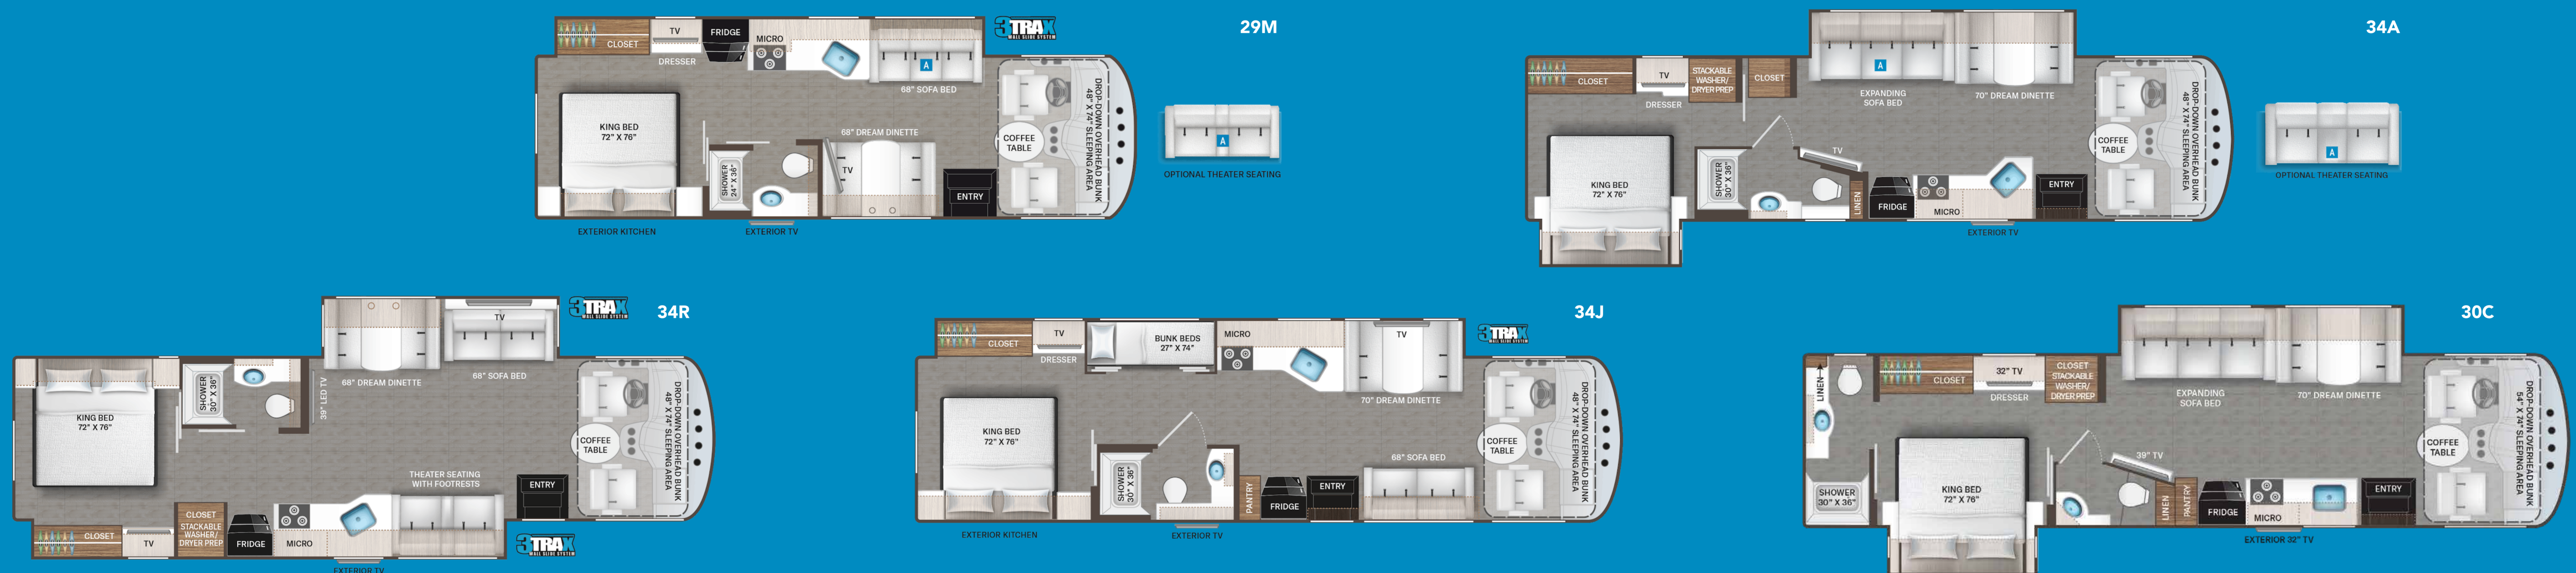

Floor Plans

Featured Highlights

CONSTRUCTION & EXTERIOR

CONSTRUCTION & EXTERIOR

AUTOMOTIVE & COCKPIT

Side View Cameras

INTERIOR

INTERIOR OPTIONS

KITCHEN

BEDROOM & BATHROOM

ENTERTAINMENT

ELECTRICAL & PLUMBING