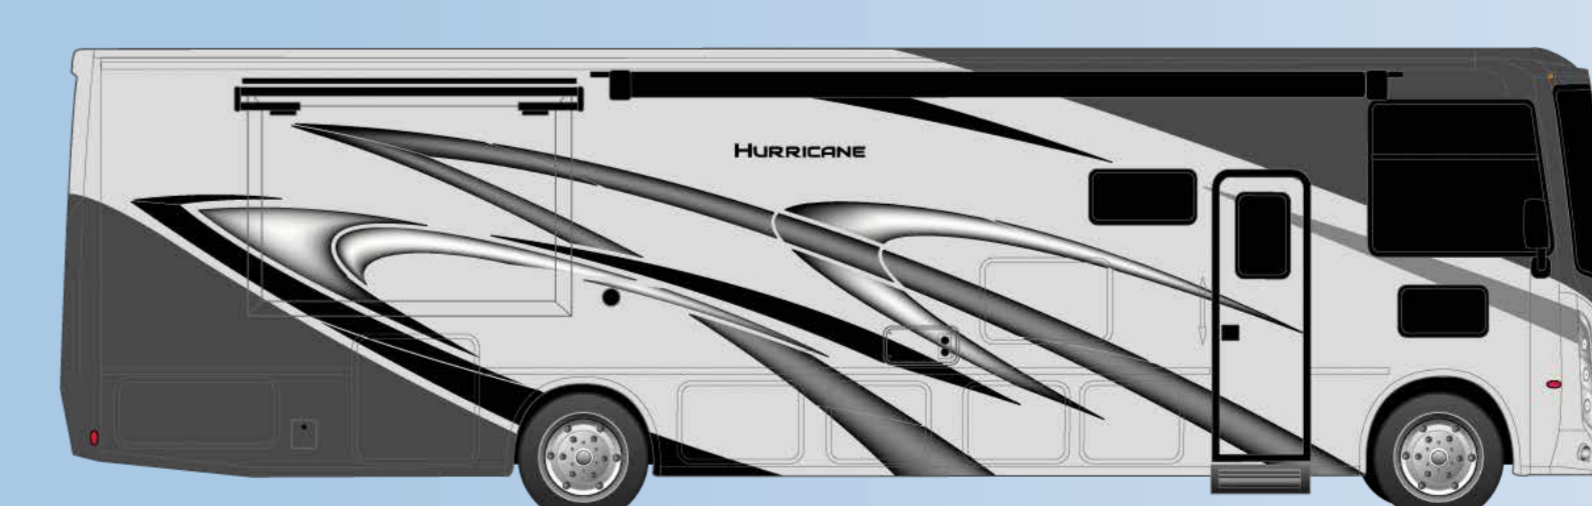

Cloud Bank Partial Paint **HD-MAX**