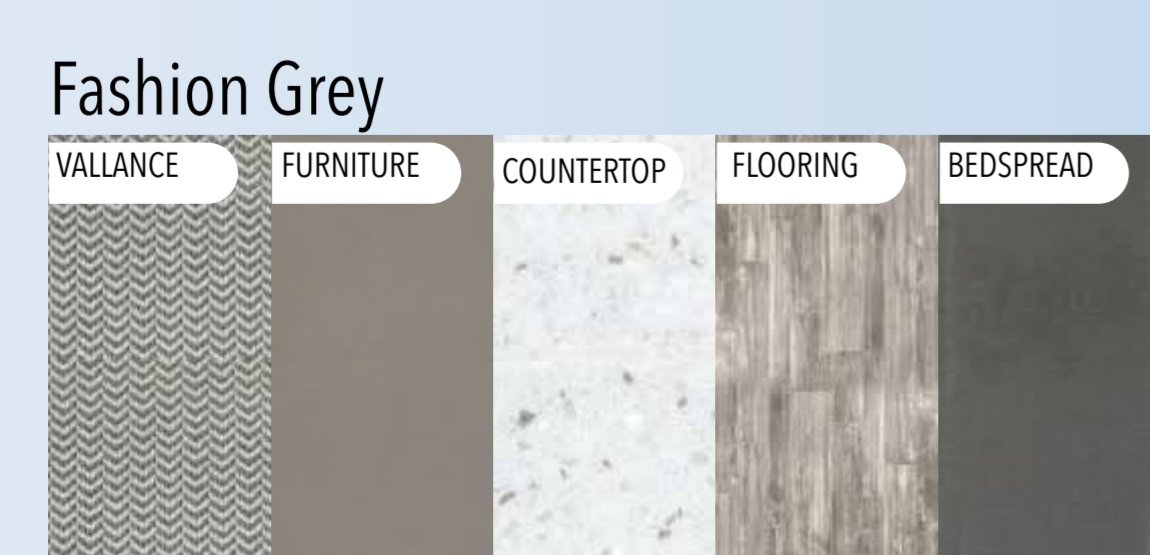

www.signaturerv.co.uk

sales@signaturemotorhomes.com

T: 01902 725 394

Signature Motorhomes Ltd | Cannock Road | Westcroft | Wolverhampton | WV10 8QU